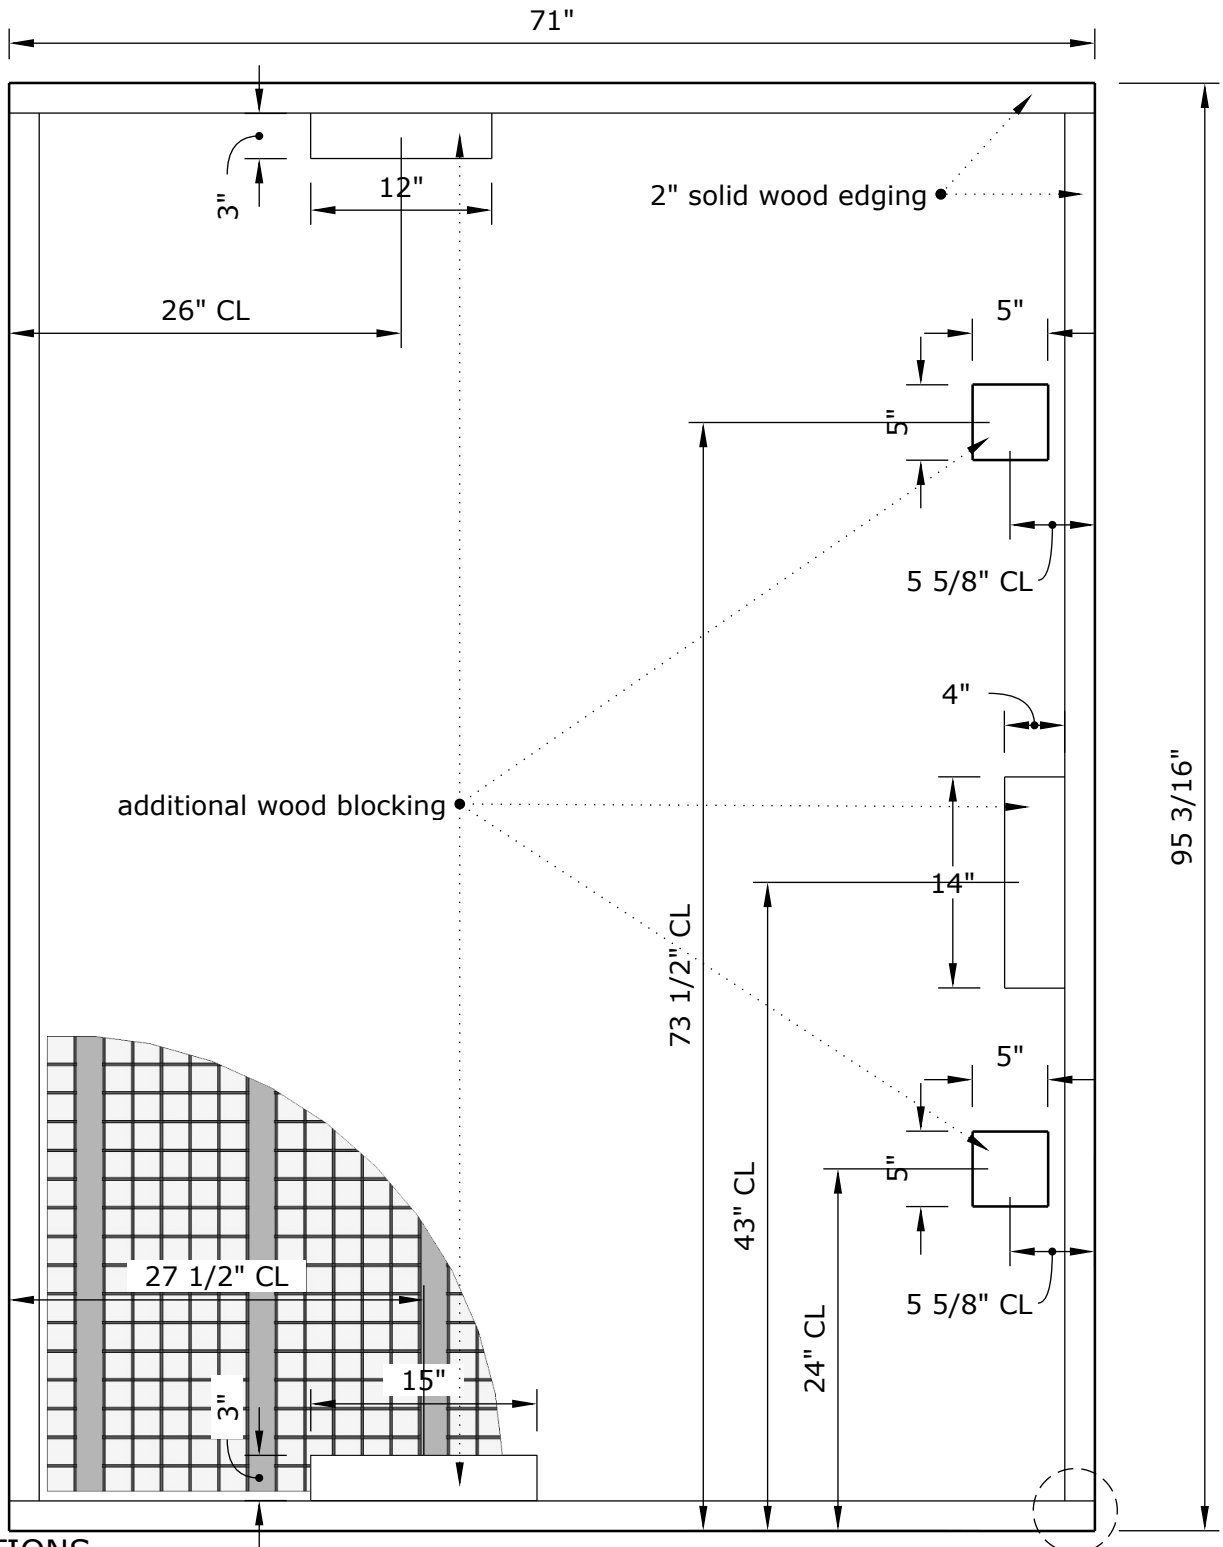

#2666A

SPECIFICATIONS

- 2" thick
- 1/8" birch skins
- 2" solid wood edging within panel
- Trimmed edges
- Premium grade torsion box core, medium grid with composite stiffeners

rails extend to outer edge
for exterior door

scale: NOT DRAWN TO SCALE	project: 9800	drawing ref:
date: 09/29/2016		
sheet #: SC-505	title: BIRCH SKINNED PANEL SHOP DRAWING	quote number: 2666
document:		

SINGCORE