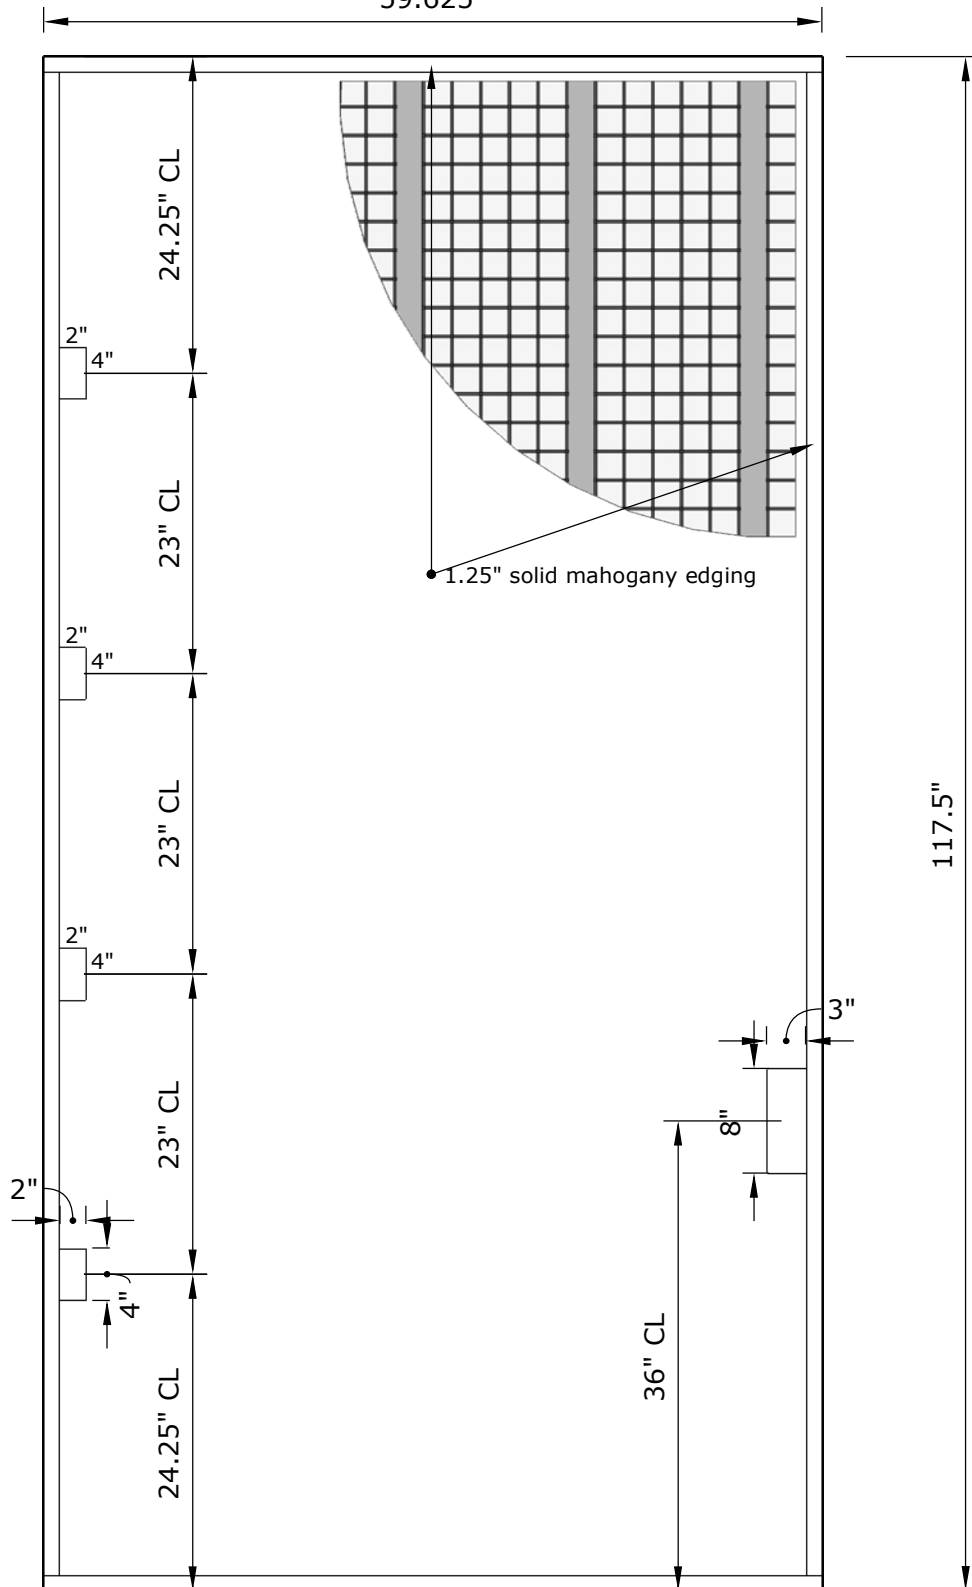

#1001

59.625"

6x Mahogany Faced Panel
NOT DRAWN TO SCALE

SPECIFICATIONS

2.5" thick

.125" mahogany skins

1.25" mahogany edging within panel

Trimmed edges

Premium grade torsion box core, large grid with composite stiffeners

Additional wood blocking