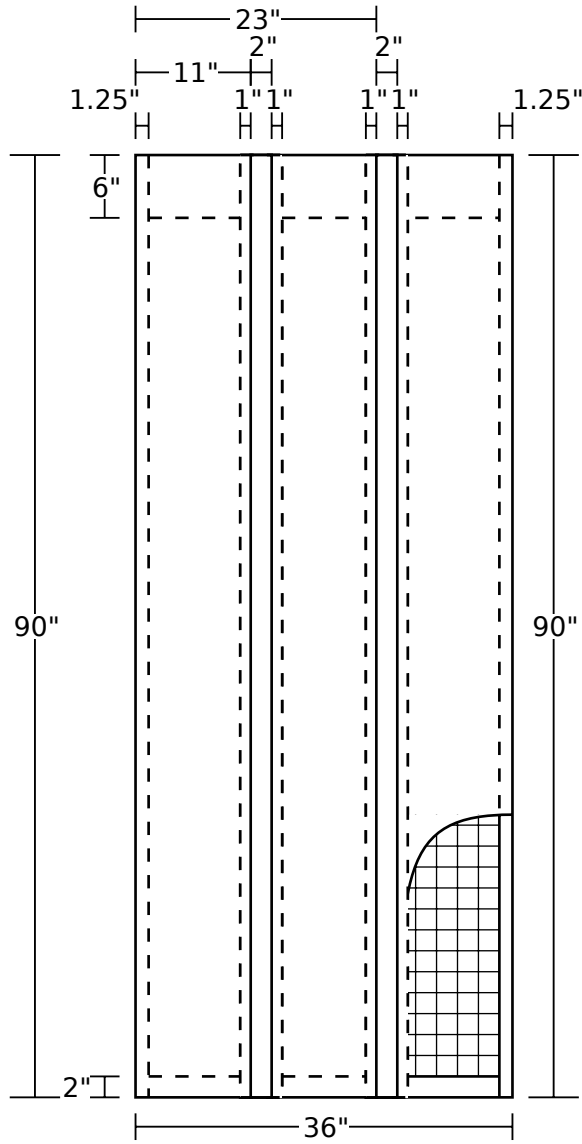

SPECIFICATIONS

Qty: 3
 Thickness: 2
 Skin: 1/4" Plywood
 Edge: Not Trimmed
 Options: SML Grid, Standard Grade

scale: NOT DRAWN TO SCALE	project:	quote: Phone booth shops
date: October 07, 2019		
sheet #	client: False	panel: A
drawing ref:		

SPECIFICATIONS

- Qty: 3
- Thickness: 2
- Skin: 1/4" Plywood
- Edge: Not Trimmed
- Options: SML Grid, Standard Grade

scale: NOT DRAWN TO SCALE	project:	quote: Phone booth shops
date: October 07, 2019		
sheet #	client: False	panel: B
drawing ref:		