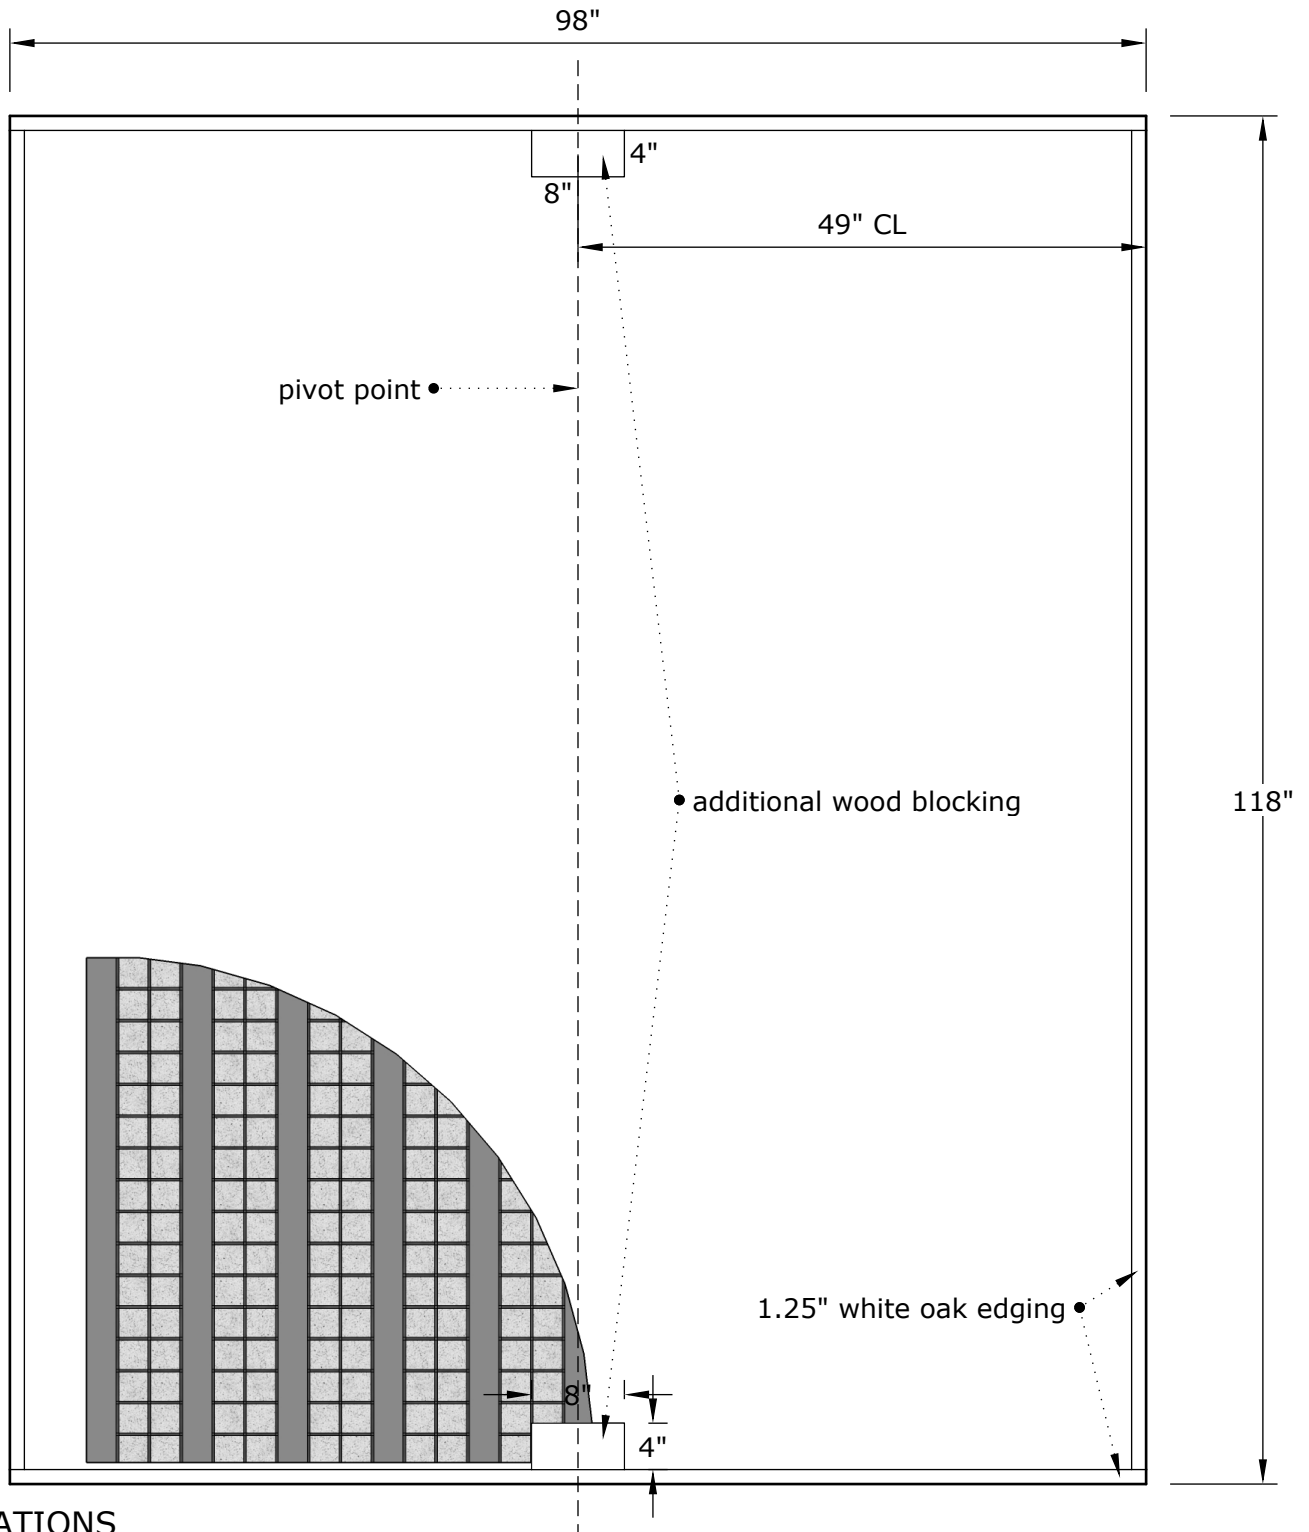

#1001

SPECIFICATIONS

2.25" thick

.25" Aquatec ply skins

1.25" white oak edging within panel

Trimmed edges

Premium grade torsion box core, small grid with composite stiffeners

Additional wood blocking

scale: NOT DRAWN TO SCALE	project: STEVENSON POOL	drawing ref:
date: 09/08/2016		
sheet #: SC-505	title: AQUATEC PLY PANEL SHOP DRAWING	quote number: W000
document:		