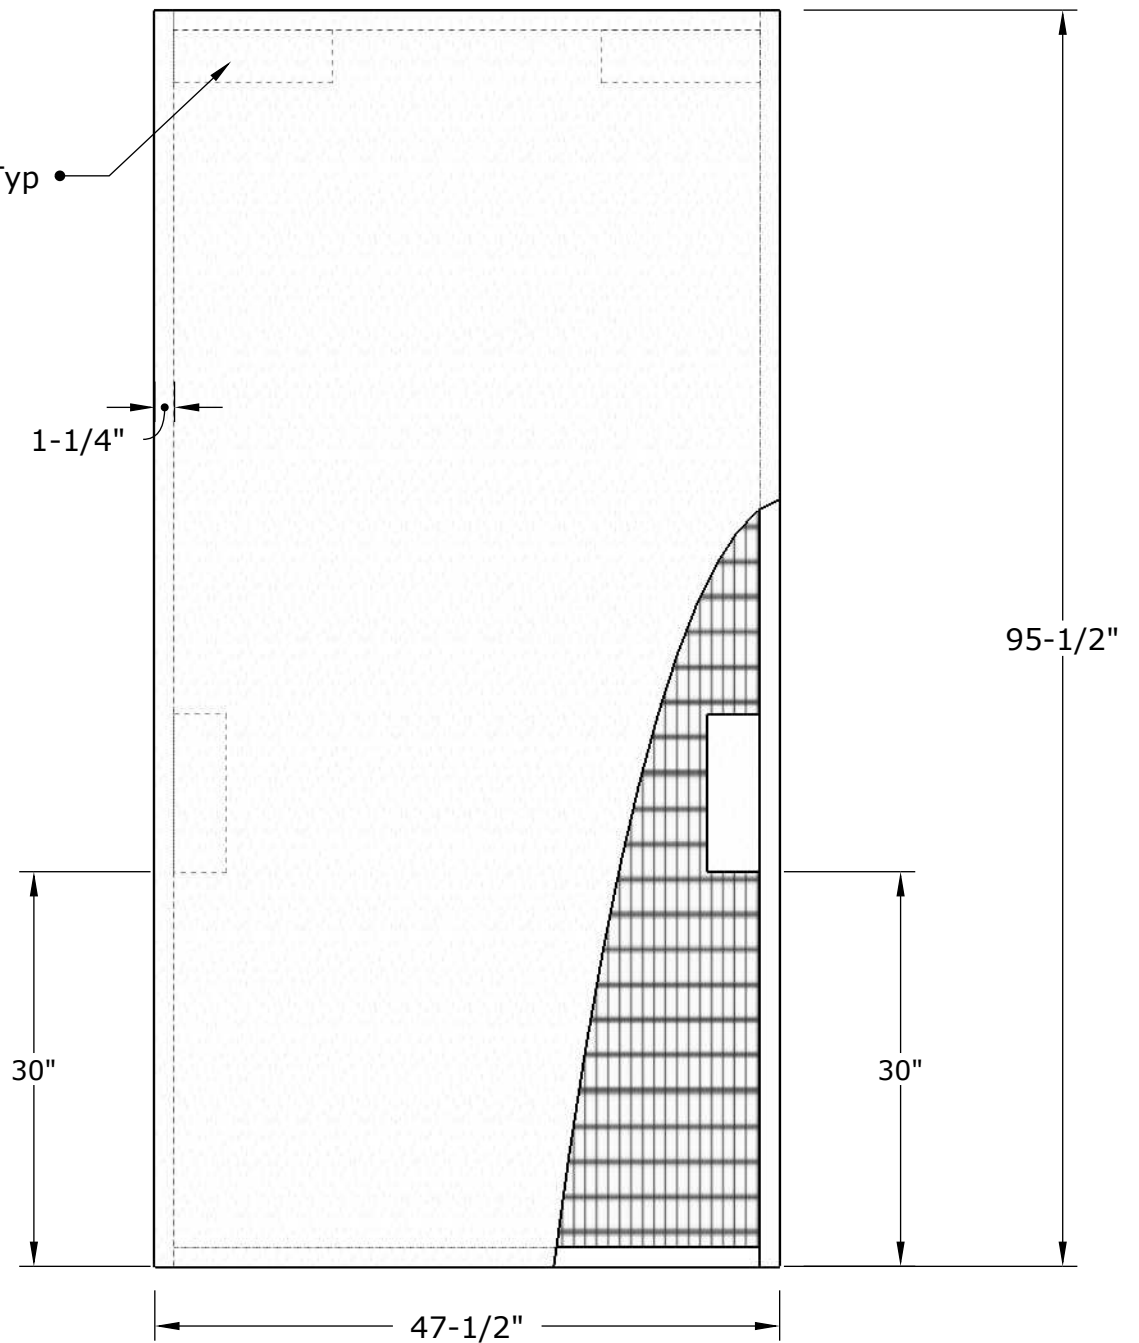

4" x 12" blocking Typ

SPECIFICATIONS

Thickness: 1.75"

Wood frame: 1.25"

Skin:

Edge: Trimmed

Grade: Standard

Grid:

Quantity:

scale: NOT DRAWN TO SCALE	project:	quote number:
date: 01/14/2019		
sheet #:	client:	panel ID:
drawing ref:		

SINGCORE